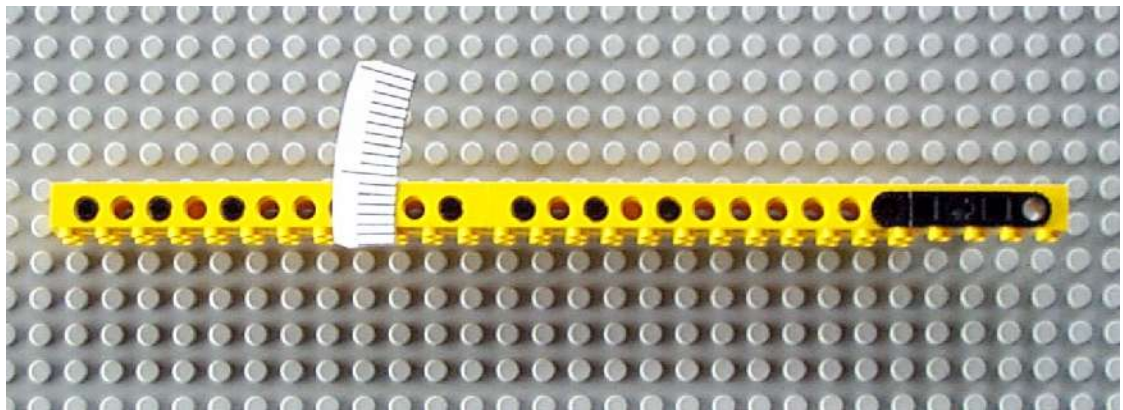

THE TELEMETER

CUSTOM PIECE: CARDBOARD SCALE

CUSTOM PIECE: PLASTIC MIRROR
FASTENED TO A LEGO 1X4 PLATE

CUSTOM PIECE: PLASTIC MIRROR
FASTENED TO A LEGO 1X4 PLATE

CUSTOM PIECE: PLANO CONVEX
PLASTIC LENS WITH A FOCAL LENGTH
OF 180 mm AND A DIAMETER OF 40 mm

CUSTOM PIECE: NEGATIVE PLASTIC LENS WITH
A FOCAL LENGTH OF 90 mm AND A DIAMETER OF
11 mm, FASTENED TO A PIERCED LEGO 4X4 PLATE