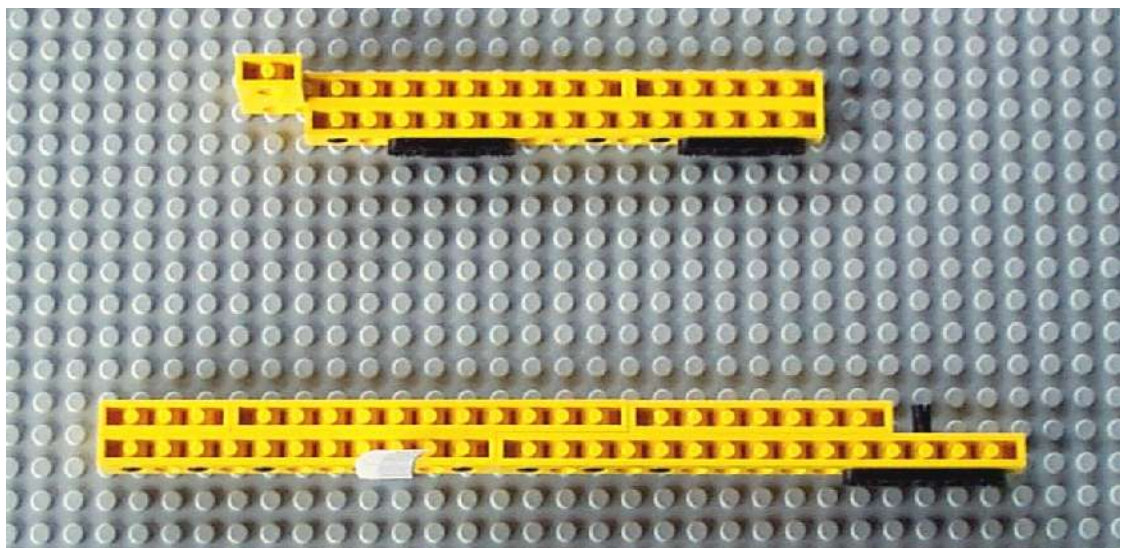

THE TELEMETER

CUSTOM PIECE: CARDBOARD SCALE

CUSTOM PIECE: PLASTIC MIRROR
FASTENED TO A LEGO 1X4 PLATE

CUSTOM PIECE: PLASTIC MIRROR
FASTENED TO A LEGO 1X4 PLATE

CUSTOM PIECE: PLANO CONVEX
PLASTIC LENS WITH A FOCAL LENGTH
OF 180 mm AND A DIAMETER OF 40 mm

CUSTOM PIECE: NEGATIVE PLASTIC LENS WITH
A FOCAL LENGTH OF 90 mm AND A DIAMETER OF
11 mm, FASTENED TO A PIERCED LEGO 4X4 PLATE