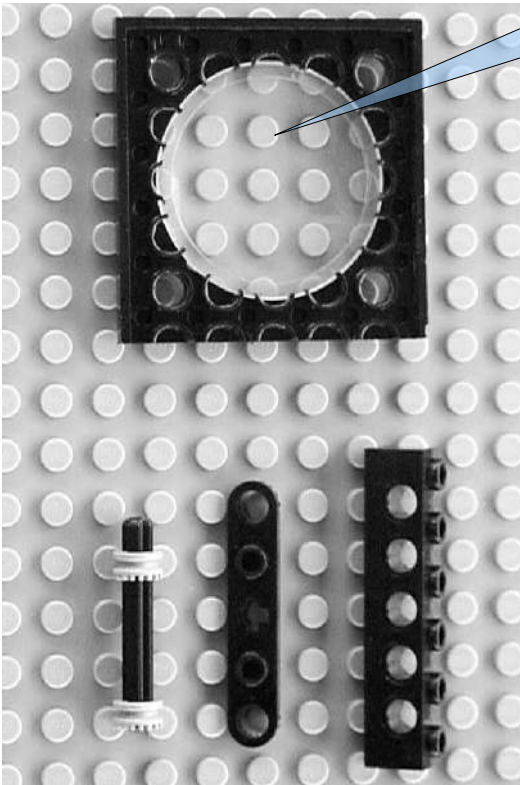

THE TELEMETER

CUSTOM PIECE: CARDBOARD SCALE

CUSTOM PIECE: PLASTIC MIRROR
FASTENED TO A LEGO 1X4 PLATE

CUSTOM PIECE: PLASTIC MIRROR
FASTENED TO A LEGO 1X4 PLATE

CUSTOM PIECE: PLANO CONVEX
PLASTIC LENS WITH A FOCAL LENGTH
OF 180 mm AND A DIAMETER OF 40 mm

CUSTOM PIECE: NEGATIVE PLASTIC LENS WITH
A FOCAL LENGTH OF 90 mm AND A DIAMETER OF
11 mm, FASTENED TO A PIERCED LEGO 4X4 PLATE