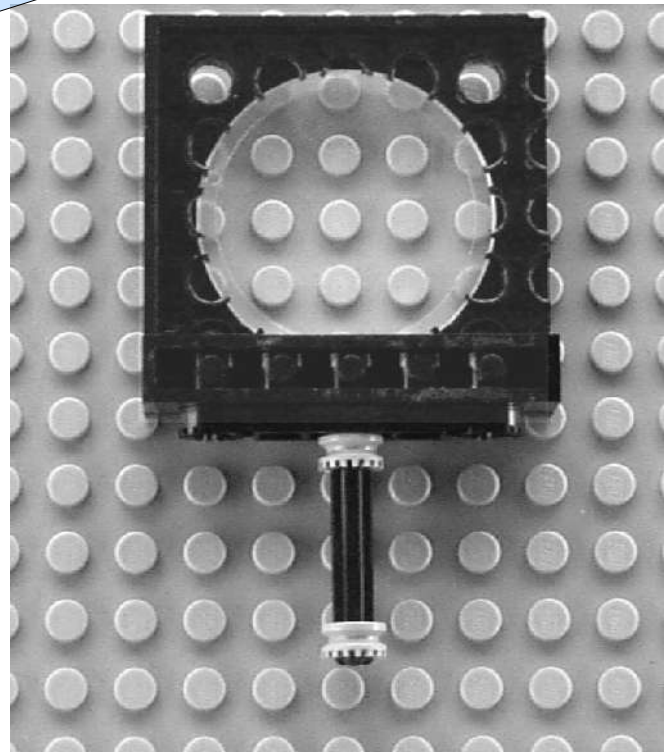

THE TELEMETER

CUSTOM PIECE: CARDBOARD SCALE

CUSTOM PIECE: PLASTIC MIRROR
FASTENED TO A LEGO 1X4 PLATE

CUSTOM PIECE: PLASTIC MIRROR
FASTENED TO A LEGO 1X4 PLATE

CUSTOM PIECE: PLANO CONVEX
PLASTIC LENS WITH A FOCAL LENGTH
OF 180 mm AND A DIAMETER OF 40 mm

CUSTOM PIECE: NEGATIVE PLASTIC LENS WITH
A FOCAL LENGTH OF 90 mm AND A DIAMETER OF
11 mm, FASTENED TO A PIERCED LEGO 4X4 PLATE