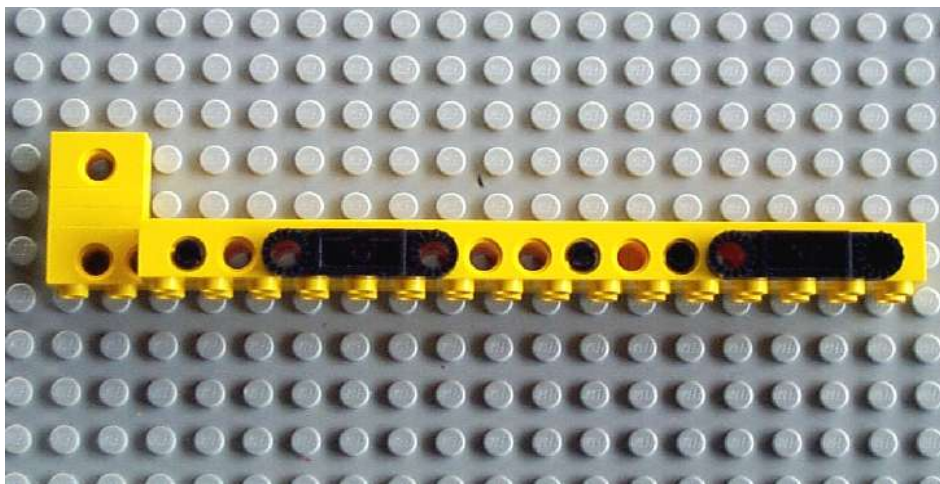

THE TELEMETER

CUSTOM PIECE: CARDBOARD SCALE

CUSTOM PIECE: PLASTIC MIRROR
FASTENED TO A LEGO 1X4 PLATE

CUSTOM PIECE: PLASTIC MIRROR
FASTENED TO A LEGO 1X4 PLATE

CUSTOM PIECE: PLANO CONVEX
PLASTIC LENS WITH A FOCAL LENGTH
OF 180 mm AND A DIAMETER OF 40 mm

CUSTOM PIECE: NEGATIVE PLASTIC LENS WITH
A FOCAL LENGTH OF 90 mm AND A DIAMETER OF
11 mm, FASTENED TO A PIERCED LEGO 4X4 PLATE