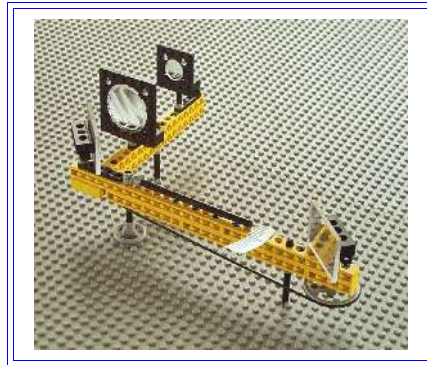

THE TELEMETER

CUSTOM PIECE: CARDBOARD SCALE

CUSTOM PIECE: PLASTIC MIRROR
FASTENED TO A LEGO 1X4 PLATE

CUSTOM PIECE: PLASTIC MIRROR
FASTENED TO A LEGO 1X4 PLATE

CUSTOM PIECE: PLANO CONVEX
PLASTIC LENS WITH A FOCAL LENGTH
OF 180 mm AND A DIAMETER OF 40 mm

CUSTOM PIECE: NEGATIVE PLASTIC LENS WITH
A FOCAL LENGTH OF 90 mm AND A DIAMETER OF
11 mm, FASTENED TO A PIERCED LEGO 4X4 PLATE