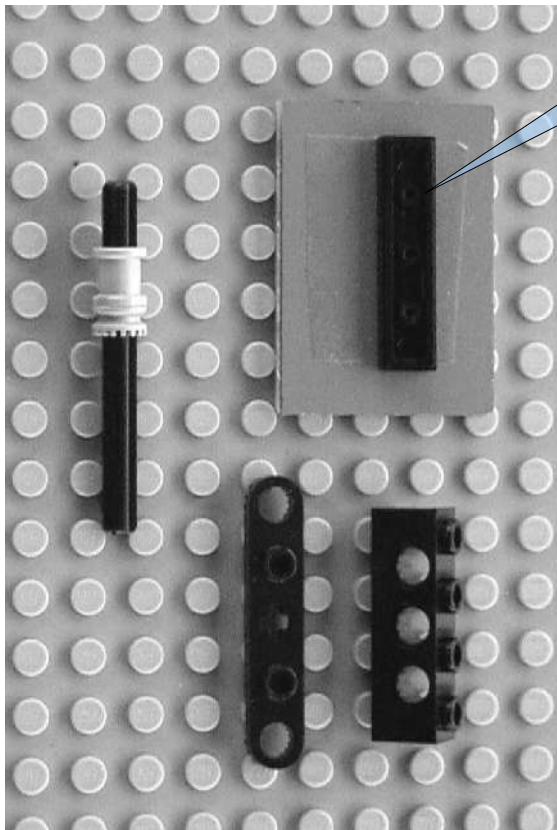

THE TELEMETER

CUSTOM PIECE: CARDBOARD SCALE

CUSTOM PIECE: PLASTIC MIRROR
FASTENED TO A LEGO 1X4 PLATE

CUSTOM PIECE: PLASTIC MIRROR
FASTENED TO A LEGO 1X4 PLATE

CUSTOM PIECE: PLANO CONVEX
PLASTIC LENS WITH A FOCAL LENGTH
OF 180 mm AND A DIAMETER OF 40 mm

CUSTOM PIECE: NEGATIVE PLASTIC LENS WITH
A FOCAL LENGTH OF 90 mm AND A DIAMETER OF
11 mm, FASTENED TO A PIERCED LEGO 4X4 PLATE