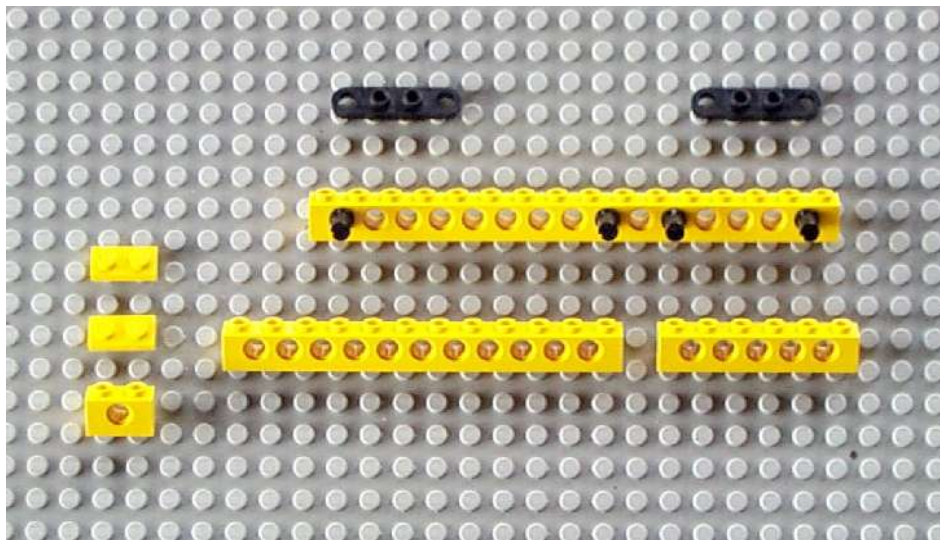

THE TELEMETER

CUSTOM PIECE: CARDBOARD SCALE

CUSTOM PIECE: PLASTIC MIRROR
FASTENED TO A LEGO 1X4 PLATE

CUSTOM PIECE: PLASTIC MIRROR
FASTENED TO A LEGO 1X4 PLATE

CUSTOM PIECE: PLANO CONVEX
PLASTIC LENS WITH A FOCAL LENGTH
OF 180 mm AND A DIAMETER OF 40 mm

CUSTOM PIECE: NEGATIVE PLASTIC LENS WITH
A FOCAL LENGTH OF 90 mm AND A DIAMETER OF
11 mm, FASTENED TO A PIERCED LEGO 4X4 PLATE