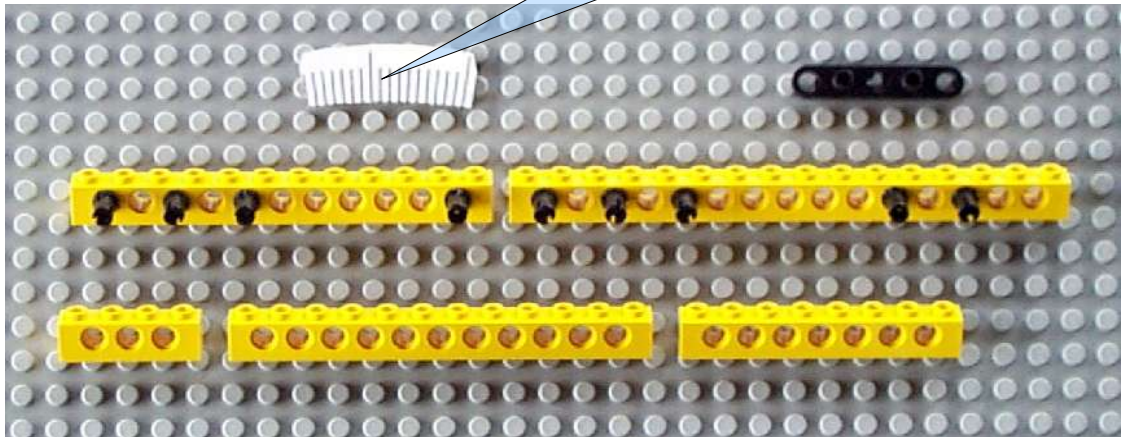

THE TELEMETER

CUSTOM PIECE: CARDBOARD SCALE

CUSTOM PIECE: PLASTIC MIRROR
FASTENED TO A LEGO 1X4 PLATE

CUSTOM PIECE: PLASTIC MIRROR
FASTENED TO A LEGO 1X4 PLATE

CUSTOM PIECE: PLANO CONVEX
PLASTIC LENS WITH A FOCAL LENGTH
OF 180 mm AND A DIAMETER OF 40 mm

CUSTOM PIECE: NEGATIVE PLASTIC LENS WITH
A FOCAL LENGTH OF 90 mm AND A DIAMETER OF
11 mm, FASTENED TO A PIERCED LEGO 4X4 PLATE