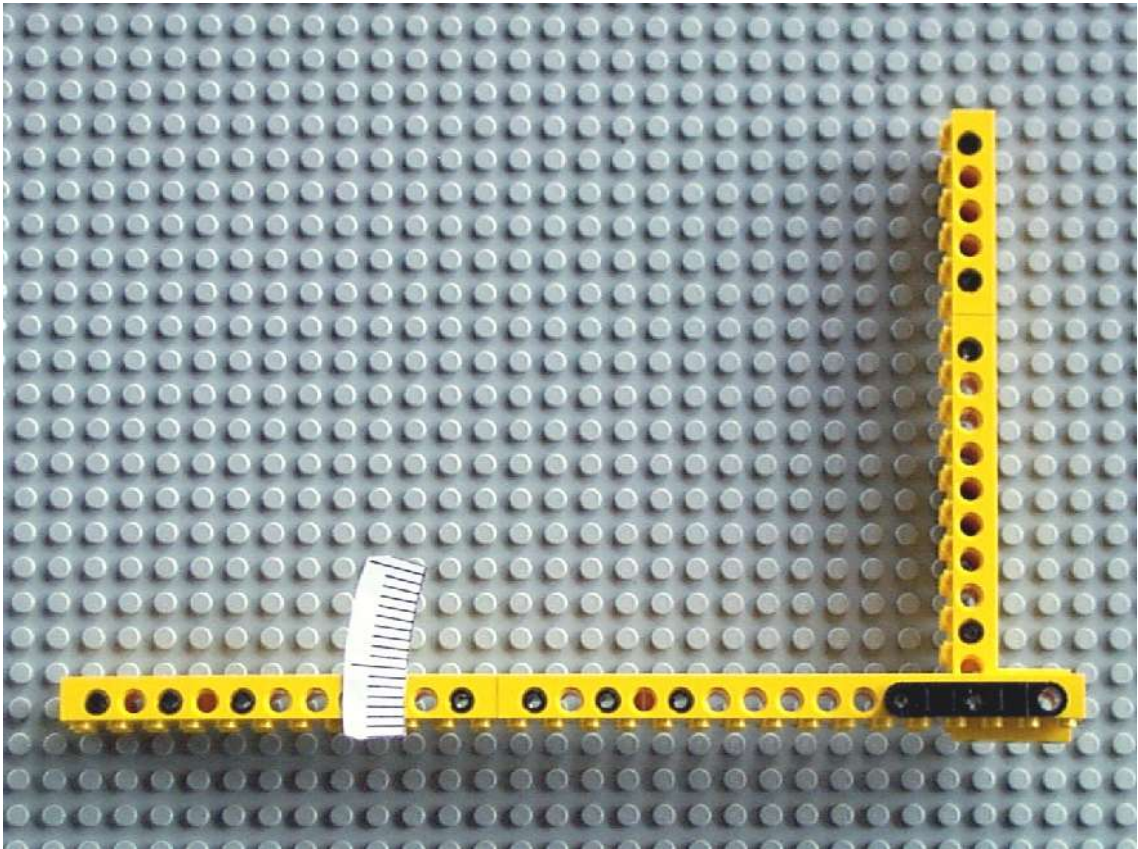

THE TELEMETER

CUSTOM PIECE: CARDBOARD SCALE

CUSTOM PIECE: PLASTIC MIRROR
FASTENED TO A LEGO 1X4 PLATE

CUSTOM PIECE: PLASTIC MIRROR
FASTENED TO A LEGO 1X4 PLATE

CUSTOM PIECE: PLANO CONVEX
PLASTIC LENS WITH A FOCAL LENGTH
OF 180 mm AND A DIAMETER OF 40 mm

CUSTOM PIECE: NEGATIVE PLASTIC LENS WITH
A FOCAL LENGTH OF 90 mm AND A DIAMETER OF
11 mm, FASTENED TO A PIERCED LEGO 4X4 PLATE