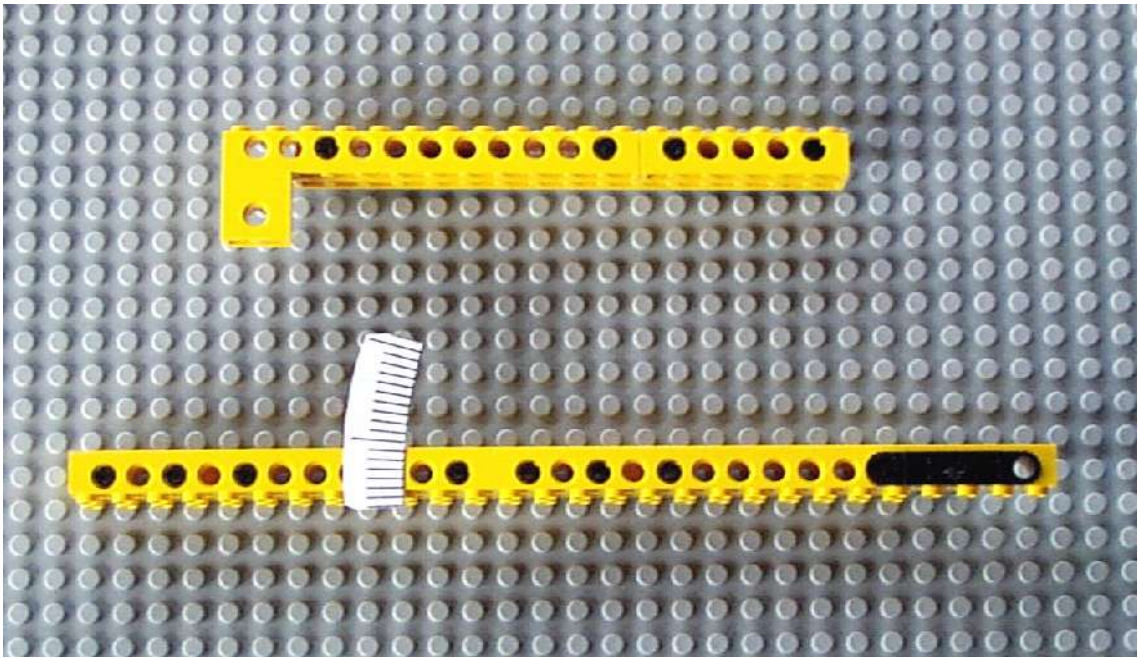

THE TELEMETER

CUSTOM PIECE: CARDBOARD SCALE

CUSTOM PIECE: PLASTIC MIRROR
FASTENED TO A LEGO 1X4 PLATE

CUSTOM PIECE: PLASTIC MIRROR
FASTENED TO A LEGO 1X4 PLATE

CUSTOM PIECE: PLANO CONVEX
PLASTIC LENS WITH A FOCAL LENGTH
OF 180 mm AND A DIAMETER OF 40 mm

CUSTOM PIECE: NEGATIVE PLASTIC LENS WITH
A FOCAL LENGTH OF 90 mm AND A DIAMETER OF
11 mm, FASTENED TO A PIERCED LEGO 4X4 PLATE