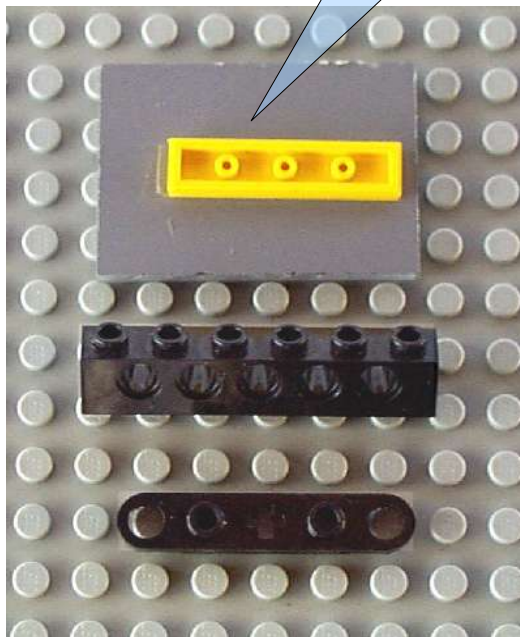

THE SEXTANT

CUSTOM PIECE: PLASTIC MIRROR
FASTENED TO A LEGO 1X4 PLATE

rear view

lateral view

CUSTOM PIECE: PLANO CONVEX
PLASTIC LENS WITH A FOCAL LENGTH
OF 180 mm AND A DIAMETER OF 40 mm

CUSTOM PIECE: NEGATIVE PLASTIC LENS WITH A FOCAL LENGTH OF 90 mm AND A DIAMETER OF 11 mm, FASTENED TO A PIERCED LEGO 4X4 PLATE

CUSTOM PIECE: PLASTIC MIRROR FASTENED TO A LEGO 2X2 PLATE

CUSTOM PIECE: SUN FILTER

CUSTOM PIECE: CARDBOARD SCALE