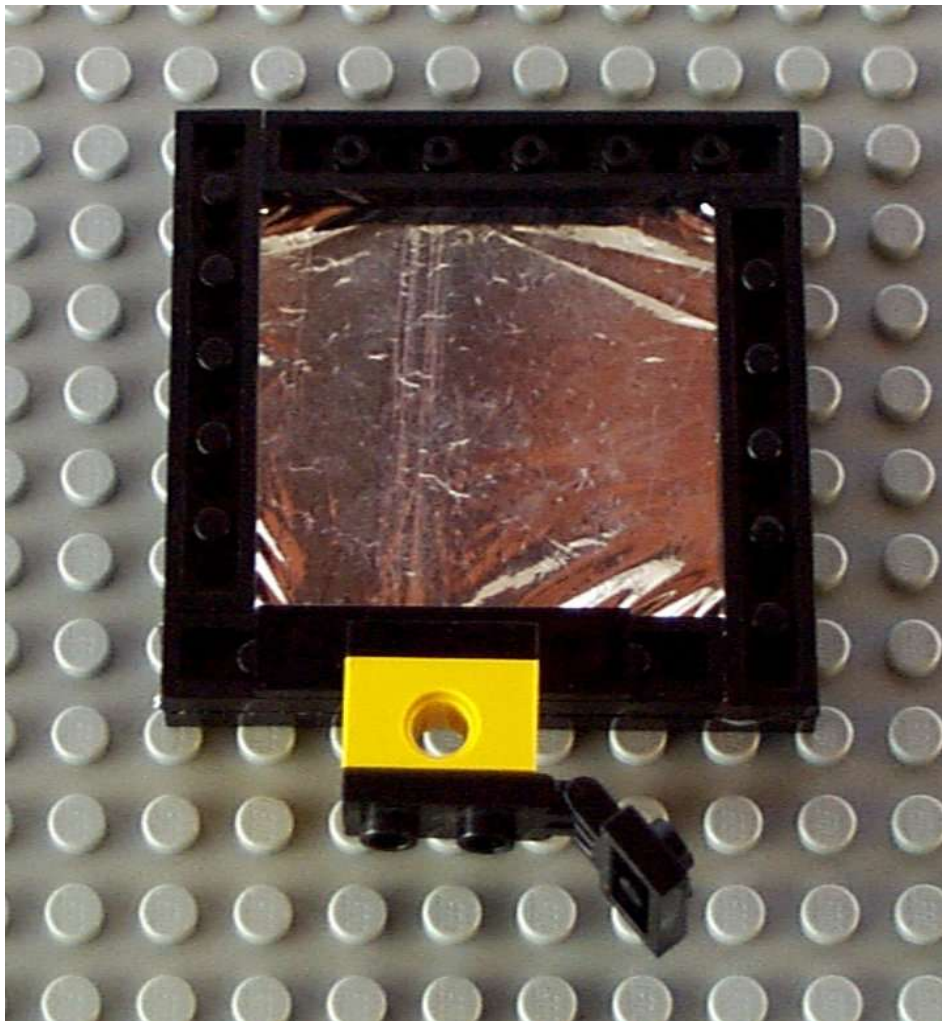

THE SEXTANT

CUSTOM PIECE: PLASTIC MIRROR
FASTENED TO A LEGO 1X4 PLATE

rear view

lateral view

CUSTOM PIECE: PLANO CONVEX
PLASTIC LENS WITH A FOCAL LENGTH
OF 180 mm AND A DIAMETER OF 40 mm

CUSTOM PIECE: NEGATIVE PLASTIC LENS WITH A FOCAL LENGTH OF 90 mm AND A DIAMETER OF 11 mm, FASTENED TO A PIERCED LEGO 4X4 PLATE

CUSTOM PIECE: PLASTIC MIRROR FASTENED TO A LEGO 2X2 PLATE

CUSTOM PIECE: SUN FILTER

CUSTOM PIECE: CARDBOARD SCALE