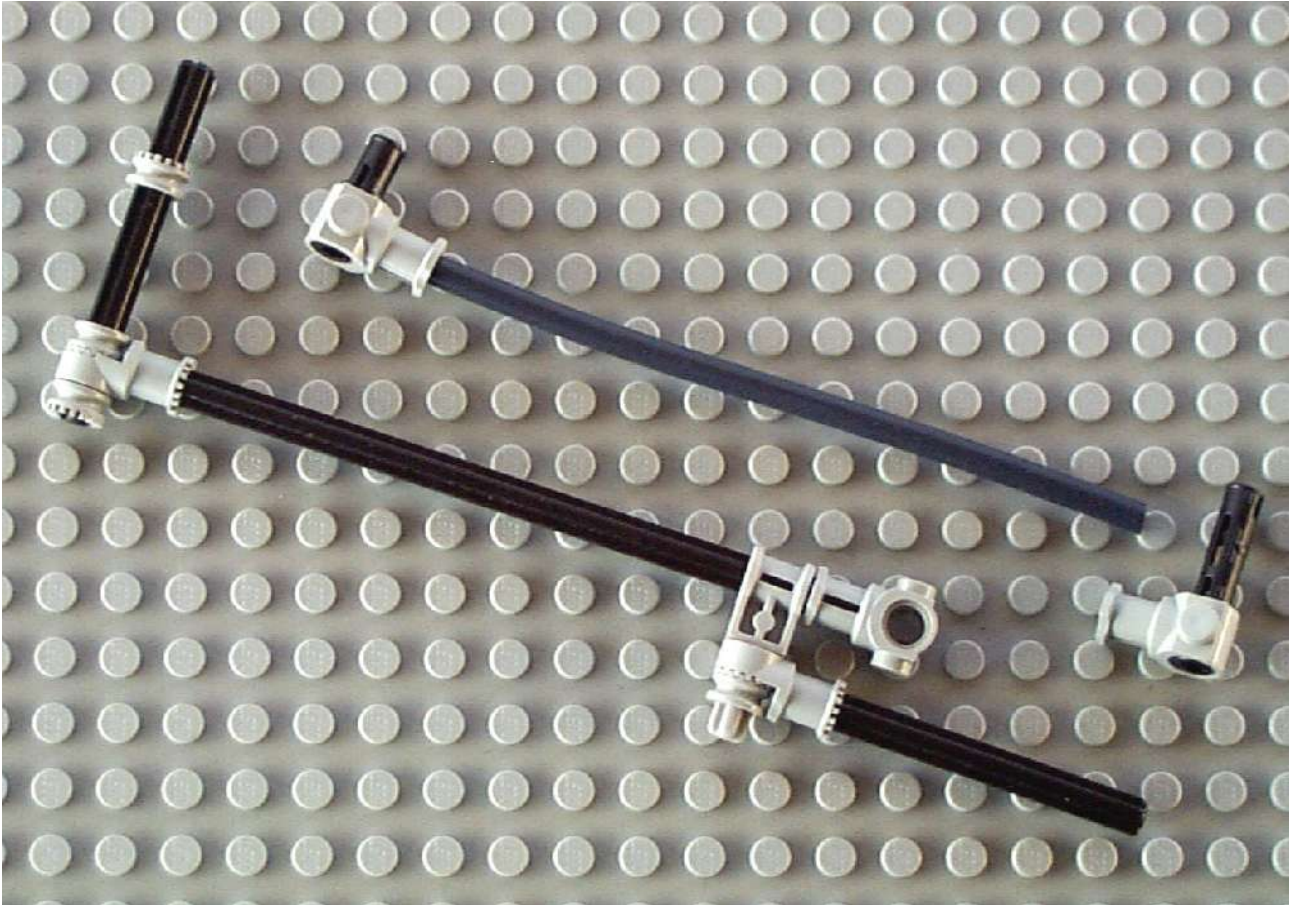

THE SEXTANT

CUSTOM PIECE: PLASTIC MIRROR
FASTENED TO A LEGO 1X4 PLATE

rear view

lateral view

CUSTOM PIECE: PLANO CONVEX
PLASTIC LENS WITH A FOCAL LENGTH
OF 180 mm AND A DIAMETER OF 40 mm

CUSTOM PIECE: NEGATIVE PLASTIC LENS WITH A FOCAL LENGTH OF 90 mm AND A DIAMETER OF 11 mm, FASTENED TO A PIERCED LEGO 4X4 PLATE

CUSTOM PIECE: PLASTIC MIRROR FASTENED TO A LEGO 2X2 PLATE

CUSTOM PIECE: SUN FILTER

CUSTOM PIECE: CARDBOARD SCALE