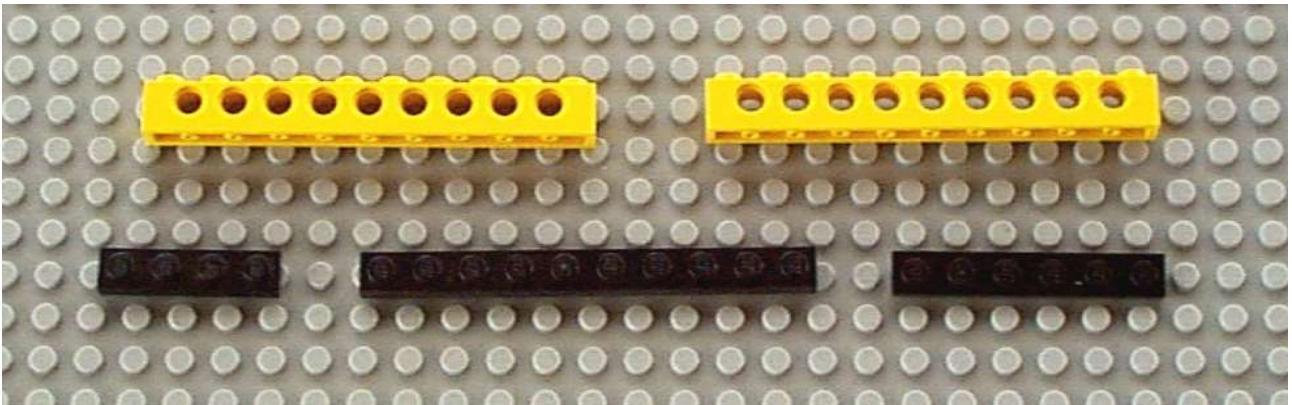

THE SEXTANT

CUSTOM PIECE: PLASTIC MIRROR
FASTENED TO A LEGO 1X4 PLATE

rear view

lateral view

CUSTOM PIECE: PLANO CONVEX
PLASTIC LENS WITH A FOCAL LENGTH
OF 180 mm AND A DIAMETER OF 40 mm

CUSTOM PIECE: NEGATIVE PLASTIC LENS WITH A FOCAL LENGTH OF 90 mm AND A DIAMETER OF 11 mm, FASTENED TO A PIERCED LEGO 4X4 PLATE

CUSTOM PIECE: PLASTIC MIRROR FASTENED TO A LEGO 2X2 PLATE

CUSTOM PIECE: SUN FILTER

CUSTOM PIECE: CARDBOARD SCALE