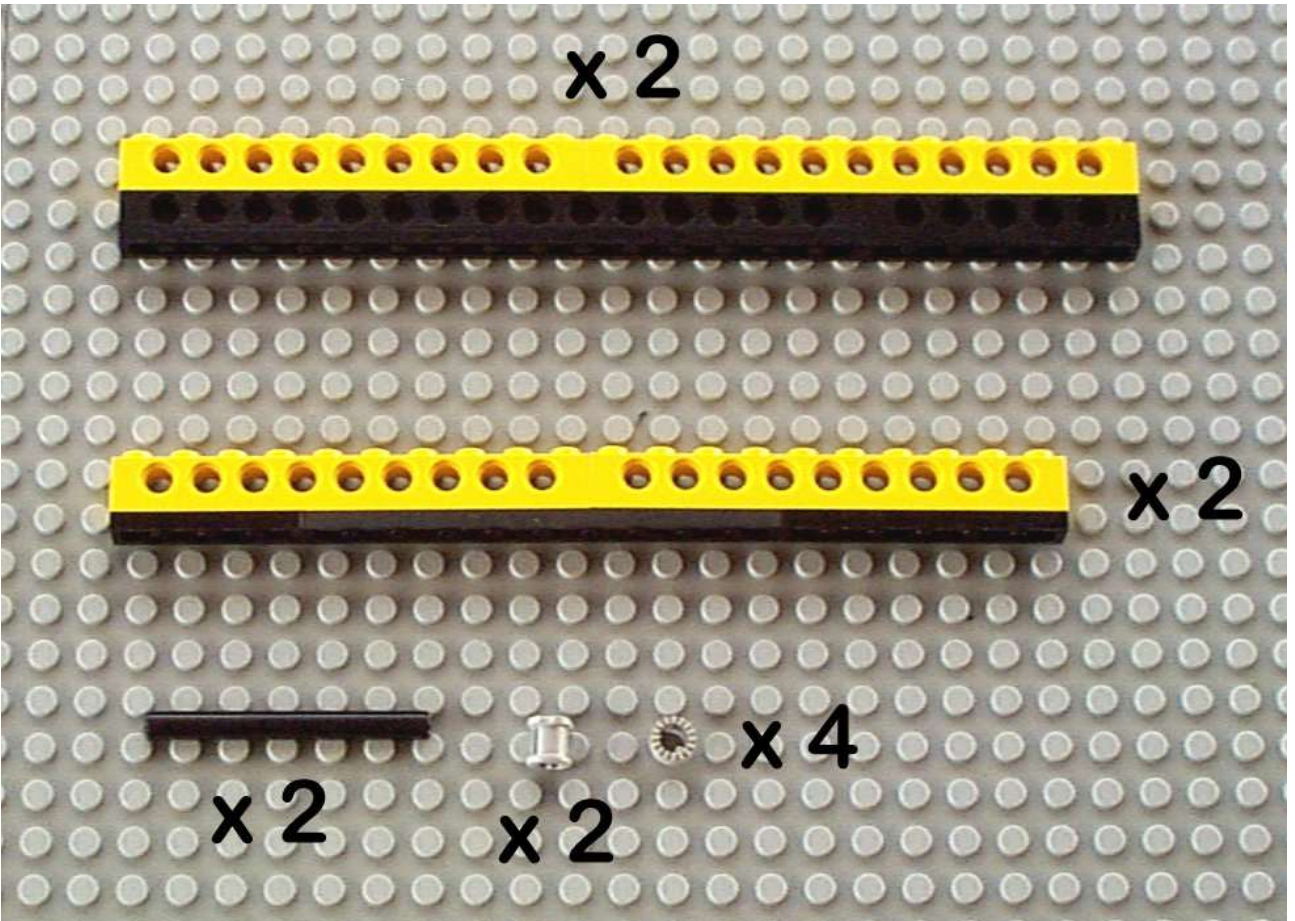

THE SEXTANT

CUSTOM PIECE: PLASTIC MIRROR
FASTENED TO A LEGO 1X4 PLATE

rear view

lateral view

CUSTOM PIECE: PLANO CONVEX
PLASTIC LENS WITH A FOCAL LENGTH
OF 180 mm AND A DIAMETER OF 40 mm

CUSTOM PIECE: NEGATIVE PLASTIC LENS WITH A FOCAL LENGTH OF 90 mm AND A DIAMETER OF 11 mm, FASTENED TO A PIERCED LEGO 4X4 PLATE

CUSTOM PIECE: PLASTIC MIRROR FASTENED TO A LEGO 2X2 PLATE

CUSTOM PIECE: SUN FILTER

CUSTOM PIECE: CARDBOARD SCALE