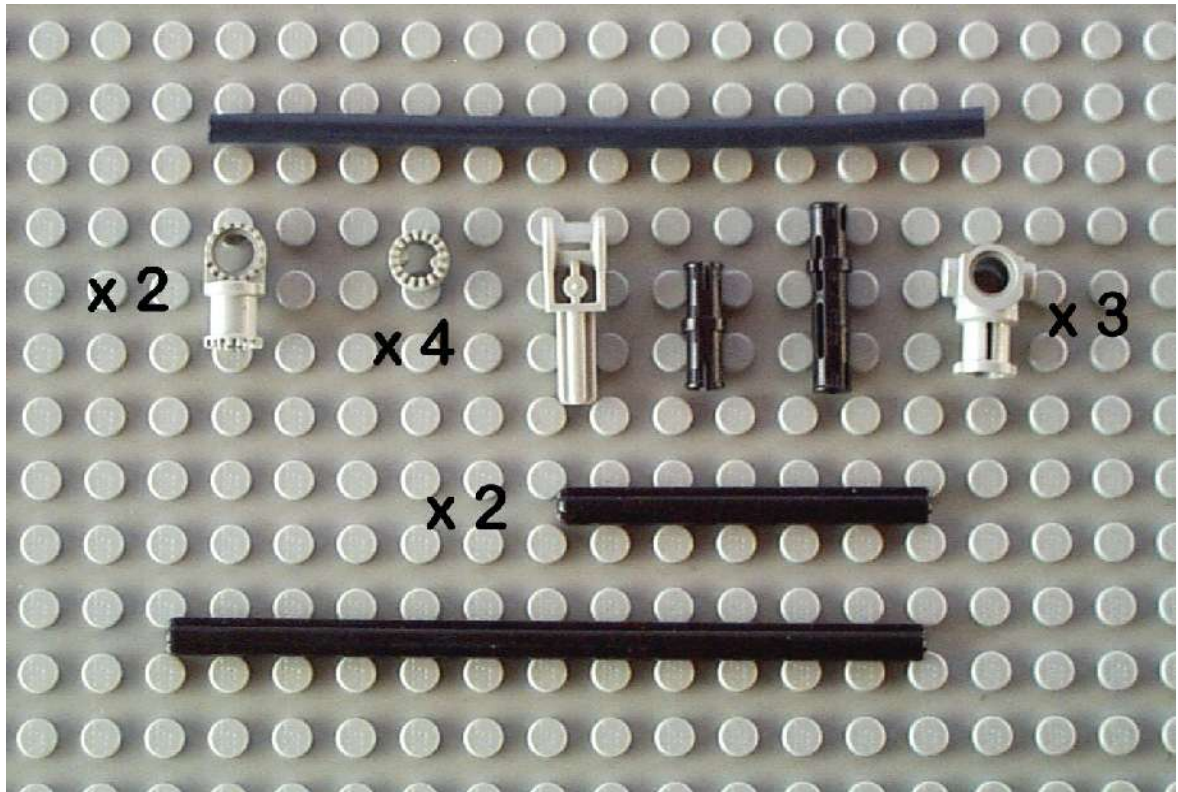

THE SEXTANT

CUSTOM PIECE: PLASTIC MIRROR
FASTENED TO A LEGO 1X4 PLATE

rear view

lateral view

CUSTOM PIECE: PLANO CONVEX
PLASTIC LENS WITH A FOCAL LENGTH
OF 180 mm AND A DIAMETER OF 40 mm

CUSTOM PIECE: NEGATIVE PLASTIC LENS WITH A FOCAL LENGTH OF 90 mm AND A DIAMETER OF 11 mm, FASTENED TO A PIERCED LEGO 4X4 PLATE

CUSTOM PIECE: PLASTIC MIRROR FASTENED TO A LEGO 2X2 PLATE

CUSTOM PIECE: SUN FILTER

CUSTOM PIECE: CARDBOARD SCALE