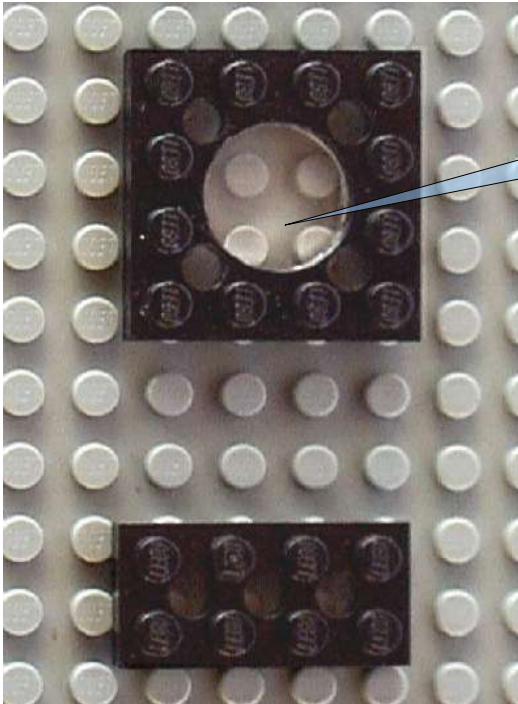

THE SEXTANT

CUSTOM PIECE: PLASTIC MIRROR
FASTENED TO A LEGO 1X4 PLATE

rear view

lateral view

CUSTOM PIECE: PLANO CONVEX
PLASTIC LENS WITH A FOCAL LENGTH
OF 180 mm AND A DIAMETER OF 40 mm

CUSTOM PIECE: NEGATIVE PLASTIC LENS WITH A FOCAL LENGTH OF 90 mm AND A DIAMETER OF 11 mm, FASTENED TO A PIERCED LEGO 4X4 PLATE

CUSTOM PIECE: PLASTIC MIRROR FASTENED TO A LEGO 2X2 PLATE

CUSTOM PIECE: SUN FILTER

CUSTOM PIECE: CARDBOARD SCALE