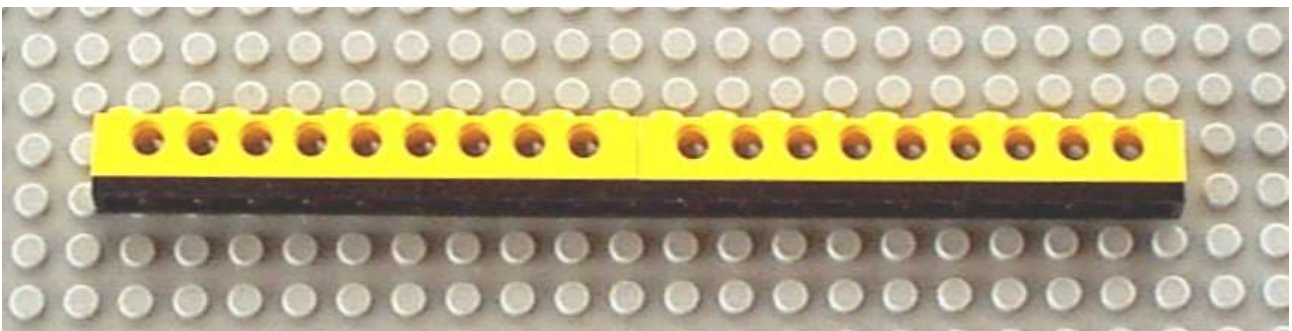

THE SEXTANT

CUSTOM PIECE: PLASTIC MIRROR
FASTENED TO A LEGO 1X4 PLATE

rear view

lateral view

CUSTOM PIECE: PLANO CONVEX
PLASTIC LENS WITH A FOCAL LENGTH
OF 180 mm AND A DIAMETER OF 40 mm

CUSTOM PIECE: NEGATIVE PLASTIC LENS WITH A FOCAL LENGTH OF 90 mm AND A DIAMETER OF 11 mm, FASTENED TO A PIERCED LEGO 4X4 PLATE

CUSTOM PIECE: PLASTIC MIRROR FASTENED TO A LEGO 2X2 PLATE

CUSTOM PIECE: SUN FILTER

CUSTOM PIECE: CARDBOARD SCALE