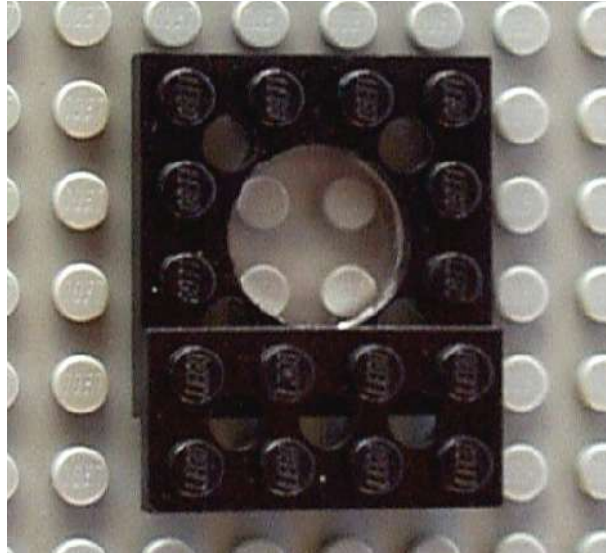

THE SEXTANT

CUSTOM PIECE: PLASTIC MIRROR
FASTENED TO A LEGO 1X4 PLATE

rear view

lateral view

CUSTOM PIECE: PLANO CONVEX
PLASTIC LENS WITH A FOCAL LENGTH
OF 180 mm AND A DIAMETER OF 40 mm

CUSTOM PIECE: NEGATIVE PLASTIC LENS WITH A FOCAL LENGTH OF 90 mm AND A DIAMETER OF 11 mm, FASTENED TO A PIERCED LEGO 4X4 PLATE

CUSTOM PIECE: PLASTIC MIRROR FASTENED TO A LEGO 2X2 PLATE

CUSTOM PIECE: SUN FILTER

CUSTOM PIECE: CARDBOARD SCALE