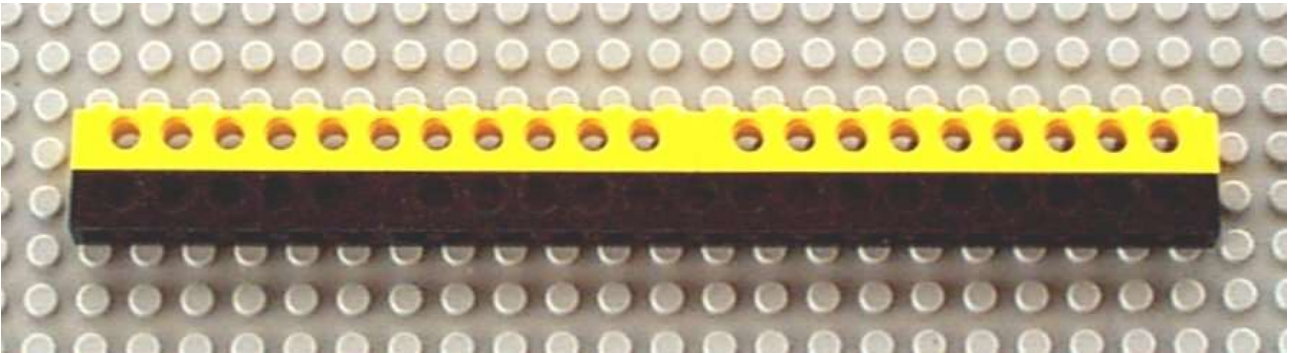

THE SEXTANT

CUSTOM PIECE: PLASTIC MIRROR
FASTENED TO A LEGO 1X4 PLATE

rear view

lateral view

CUSTOM PIECE: PLANO CONVEX
PLASTIC LENS WITH A FOCAL LENGTH
OF 180 mm AND A DIAMETER OF 40 mm

CUSTOM PIECE: NEGATIVE PLASTIC LENS WITH A FOCAL LENGTH OF 90 mm AND A DIAMETER OF 11 mm, FASTENED TO A PIERCED LEGO 4X4 PLATE

CUSTOM PIECE: PLASTIC MIRROR FASTENED TO A LEGO 2X2 PLATE

CUSTOM PIECE: SUN FILTER

CUSTOM PIECE: CARDBOARD SCALE