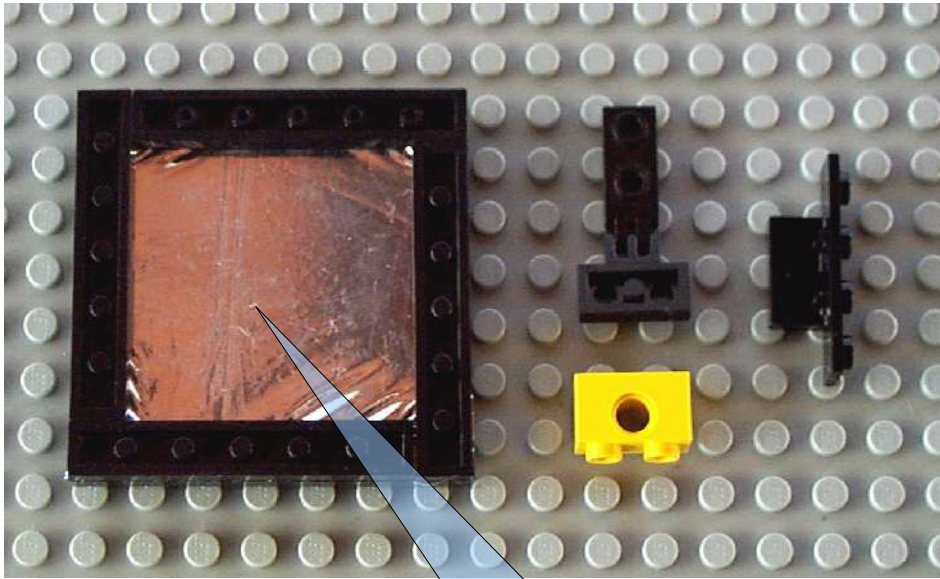

THE SEXTANT

CUSTOM PIECE: PLASTIC MIRROR
FASTENED TO A LEGO 1X4 PLATE

rear view

lateral view

CUSTOM PIECE: PLANO CONVEX
PLASTIC LENS WITH A FOCAL LENGTH
OF 180 mm AND A DIAMETER OF 40 mm

CUSTOM PIECE: NEGATIVE PLASTIC LENS WITH A FOCAL LENGTH OF 90 mm AND A DIAMETER OF 11 mm, FASTENED TO A PIERCED LEGO 4X4 PLATE

CUSTOM PIECE: PLASTIC MIRROR FASTENED TO A LEGO 2X2 PLATE

CUSTOM PIECE: SUN FILTER

CUSTOM PIECE: CARDBOARD SCALE