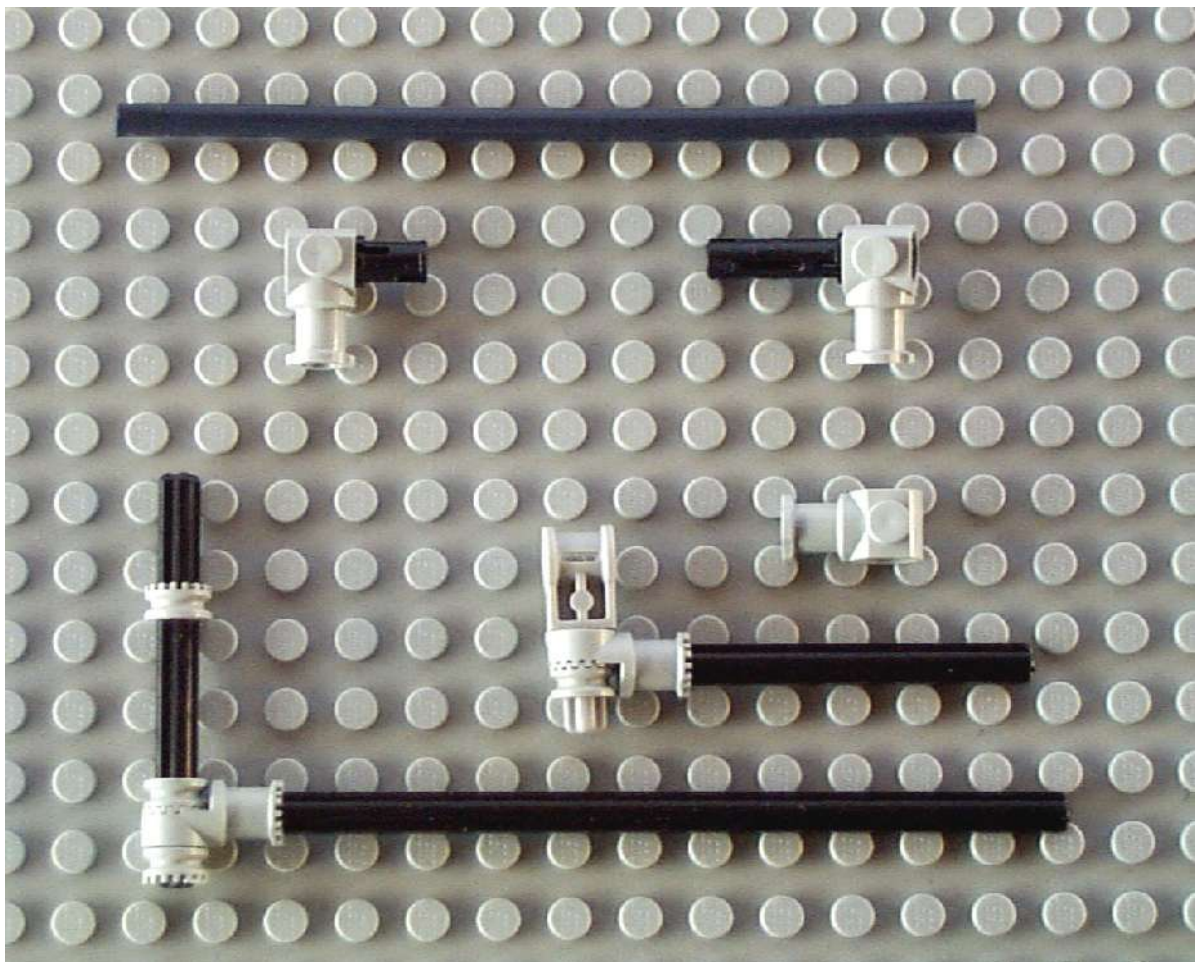

THE SEXTANT

CUSTOM PIECE: PLASTIC MIRROR
FASTENED TO A LEGO 1X4 PLATE

rear view

lateral view

CUSTOM PIECE: PLANO CONVEX
PLASTIC LENS WITH A FOCAL LENGTH
OF 180 mm AND A DIAMETER OF 40 mm

CUSTOM PIECE: NEGATIVE PLASTIC LENS WITH A FOCAL LENGTH OF 90 mm AND A DIAMETER OF 11 mm, FASTENED TO A PIERCED LEGO 4X4 PLATE

CUSTOM PIECE: PLASTIC MIRROR FASTENED TO A LEGO 2X2 PLATE

CUSTOM PIECE: SUN FILTER

CUSTOM PIECE: CARDBOARD SCALE