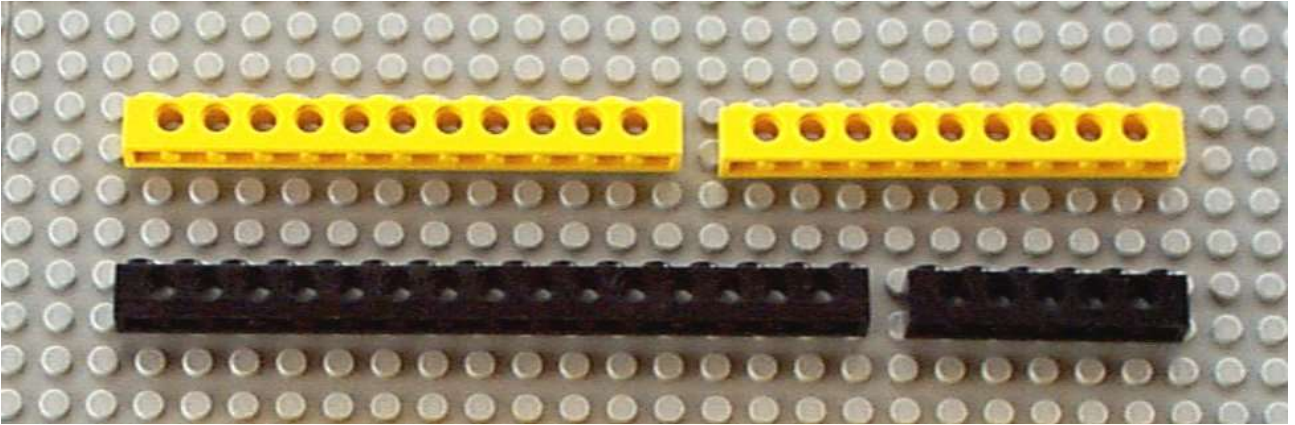

THE SEXTANT

CUSTOM PIECE: PLASTIC MIRROR
FASTENED TO A LEGO 1X4 PLATE

rear view

lateral view

CUSTOM PIECE: PLANO CONVEX
PLASTIC LENS WITH A FOCAL LENGTH
OF 180 mm AND A DIAMETER OF 40 mm

CUSTOM PIECE: NEGATIVE PLASTIC LENS WITH A FOCAL LENGTH OF 90 mm AND A DIAMETER OF 11 mm, FASTENED TO A PIERCED LEGO 4X4 PLATE

CUSTOM PIECE: PLASTIC MIRROR FASTENED TO A LEGO 2X2 PLATE

CUSTOM PIECE: SUN FILTER

CUSTOM PIECE: CARDBOARD SCALE