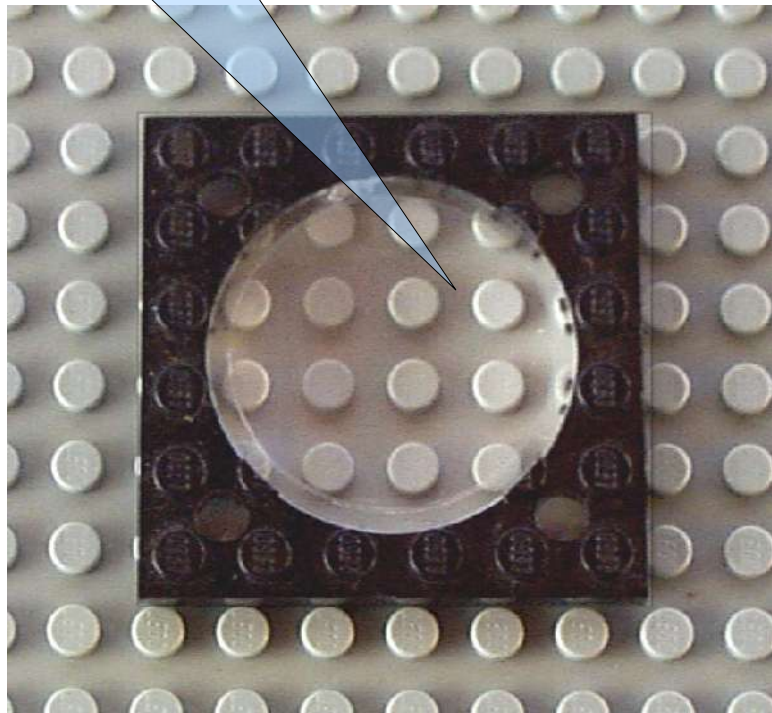

THE SEXTANT

CUSTOM PIECE: PLASTIC MIRROR
FASTENED TO A LEGO 1X4 PLATE

rear view

lateral view

CUSTOM PIECE: PLANO CONVEX
PLASTIC LENS WITH A FOCAL LENGTH
OF 180 mm AND A DIAMETER OF 40 mm

CUSTOM PIECE: NEGATIVE PLASTIC LENS WITH A FOCAL LENGTH OF 90 mm AND A DIAMETER OF 11 mm, FASTENED TO A PIERCED LEGO 4X4 PLATE

CUSTOM PIECE: PLASTIC MIRROR FASTENED TO A LEGO 2X2 PLATE

CUSTOM PIECE: SUN FILTER

CUSTOM PIECE: CARDBOARD SCALE